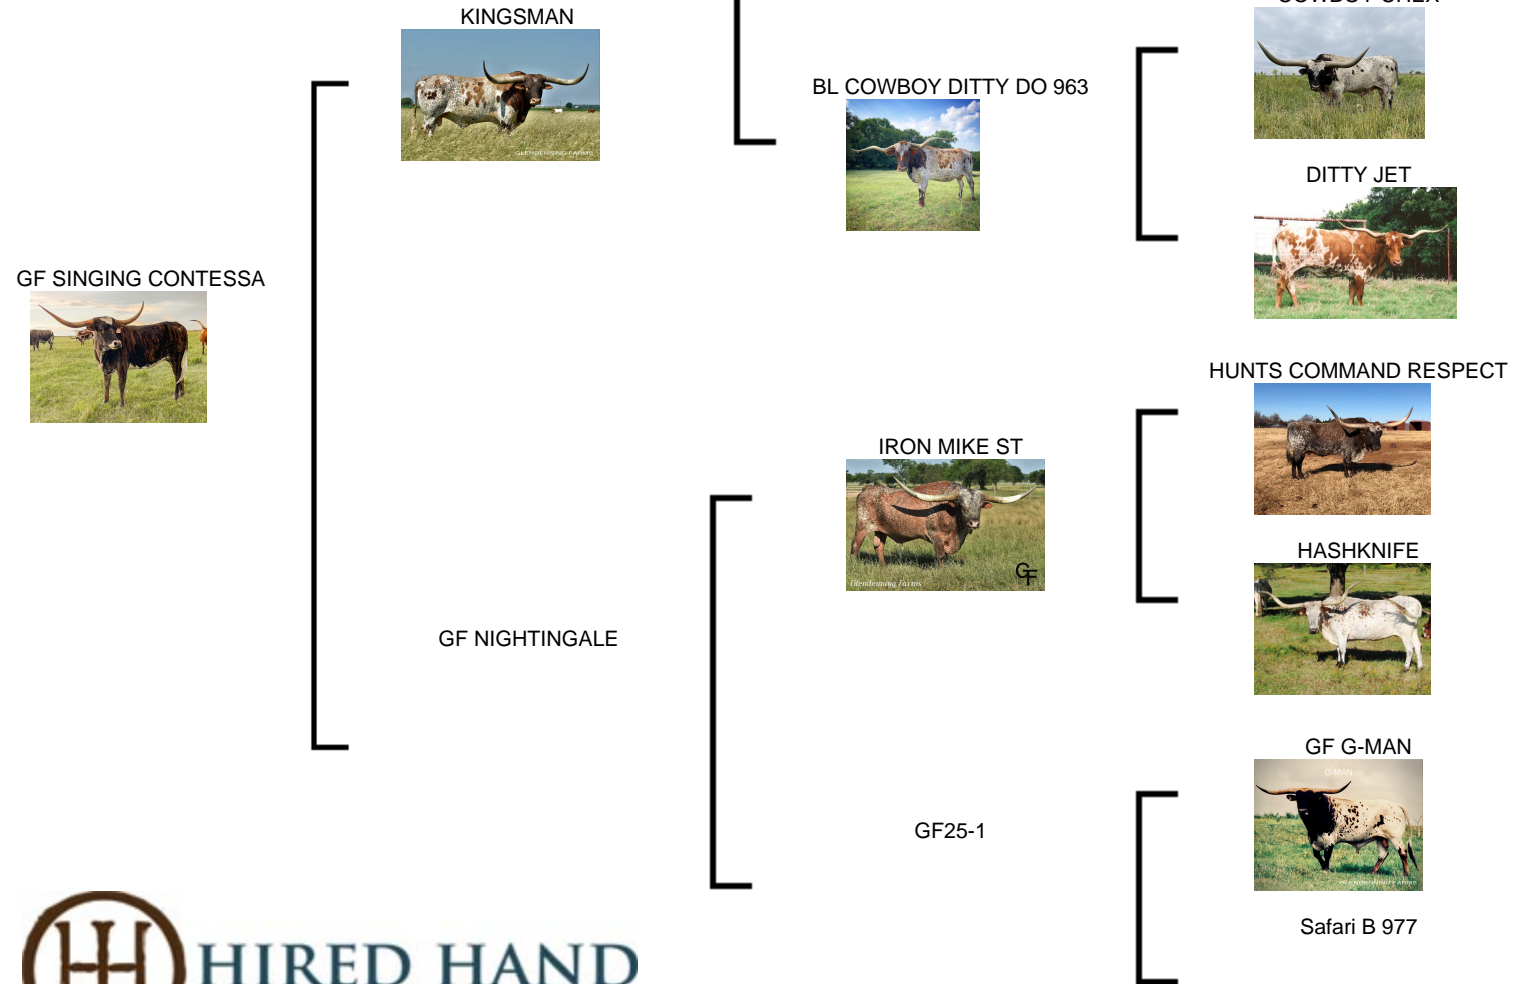

<http://www.hiredhandsoftware.com>